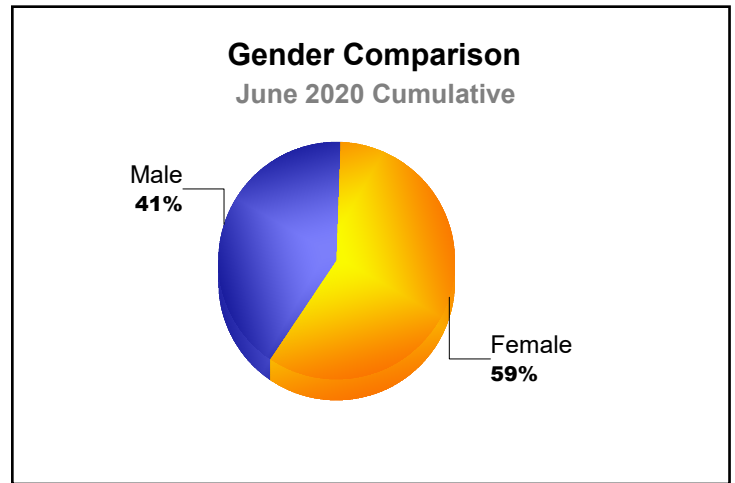

Year	New Clubs	Dropped Clubs	Gain/ Loss Clubs	New Members	Charter Members	Reinstate Members	Transfer Members	Total Member Added	Total Members Dropped	Gain/ Loss Members
2015-2016	0	0	0	16	0	0	2	18	-24	-6
2016-2017	0	-1	-1	19	0	1	0	20	-18	2
2017-2018	0	0	0	21	0	0	2	23	-17	6
2018-2019	0	0	0	25	0	0	0	25	-31	-6
2019-2020	0	0	0	8	0	0	0	8	-11	-3
Average	0	0	0	18	0	0	1	19	-20	-1