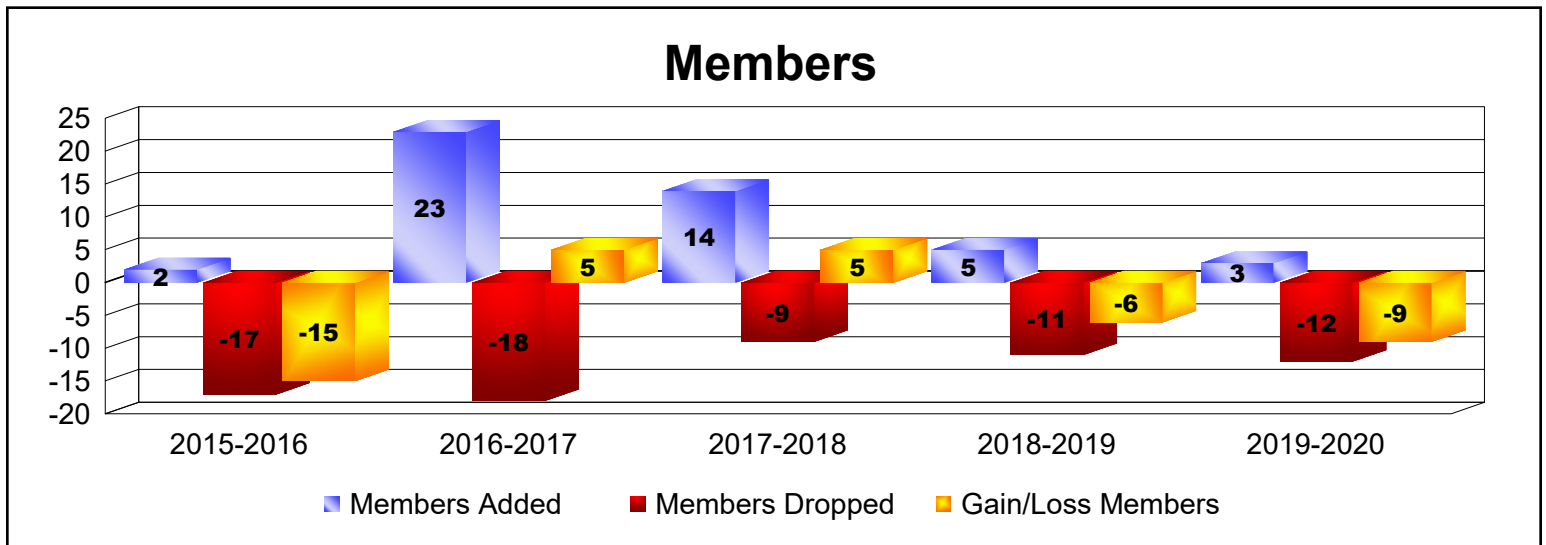

Year	New Clubs	Dropped Clubs	Gain/ Loss Clubs	New Members	Charter Members	Reinstate Members	Transfer Members	Total Member Added	Total Members Dropped	Gain/ Loss Members
2015-2016	0	0	0	2	0	0	0	2	-3	-1
2016-2017	0	-1	-1	0	0	0	0	0	-13	-13
2017-2018	0	0	0	2	1	8	0	11	-2	9
2018-2019	0	0	0	0	0	0	0	0	-2	-2
2019-2020	0	0	0	0	0	0	0	0	0	0
<b>Average</b>	<b>0</b>	<b>0</b>	<b>0</b>	<b>1</b>	<b>0</b>	<b>2</b>	<b>0</b>	<b>3</b>	<b>-4</b>	<b>-1</b>

Year	New Clubs	Dropped Clubs	Gain/ Loss Clubs	New Members	Charter Members	Reinstate Members	Transfer Members	Total Member Added	Total Members Dropped	Gain/ Loss Members
2015-2016	0	0	0	2	1	0	0	3	-7	-4
2016-2017	0	0	0	3	0	0	0	3	-15	-12
2017-2018	0	0	0	0	0	0	0	0	-1	-1
2018-2019	0	0	0	7	0	0	0	7	-6	1
2019-2020	0	0	0	0	0	1	0	1	-2	-1
<b>Average</b>	<b>0</b>	<b>0</b>	<b>0</b>	<b>2</b>	<b>0</b>	<b>0</b>	<b>0</b>	<b>3</b>	<b>-6</b>	<b>-3</b>

Year	New Clubs	Dropped Clubs	Gain/ Loss Clubs	New Members	Charter Members	Reinstate Members	Transfer Members	Total Member Added	Total Members Dropped	Gain/ Loss Members
2015-2016	0	0	0	1	0	1	0	2	-17	-15
2016-2017	0	0	0	22	0	0	1	23	-18	5
2017-2018	0	0	0	13	0	0	1	14	-9	5
2018-2019	0	0	0	5	0	0	0	5	-11	-6
2019-2020	0	0	0	3	0	0	0	3	-12	-9
<b>Average</b>	<b>0</b>	<b>0</b>	<b>0</b>	<b>9</b>	<b>0</b>	<b>0</b>	<b>0</b>	<b>9</b>	<b>-13</b>	<b>-4</b>