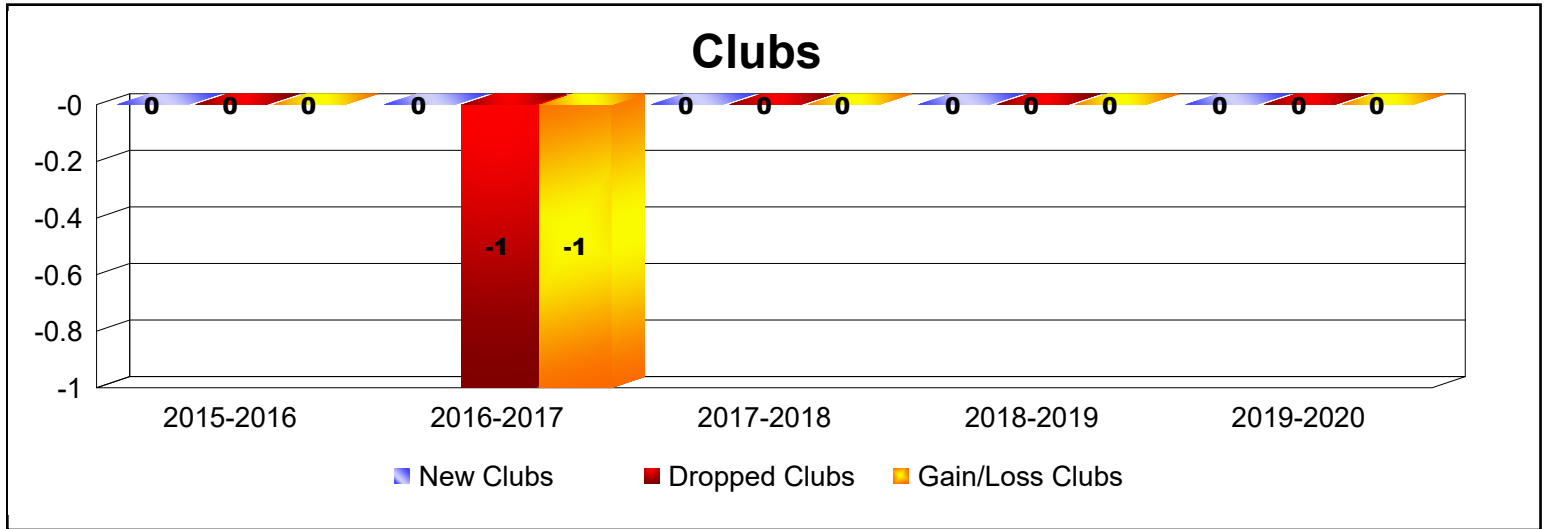

Year	New Clubs	Dropped Clubs	Gain/ Loss Clubs	New Members	Charter Members	Reinstate Members	Transfer Members	Total Member Added	Total Members Dropped	Gain/ Loss Members
2015-2016	0	0	0	16	0	0	2	18	-24	-6
2016-2017	0	-1	-1	19	0	1	0	20	-18	2
2017-2018	0	0	0	21	0	0	2	23	-17	6
2018-2019	0	0	0	25	0	0	0	25	-31	-6
2019-2020	0	0	0	8	0	0	0	8	-11	-3
Average	0	0	0	18	0	0	1	19	-20	-1