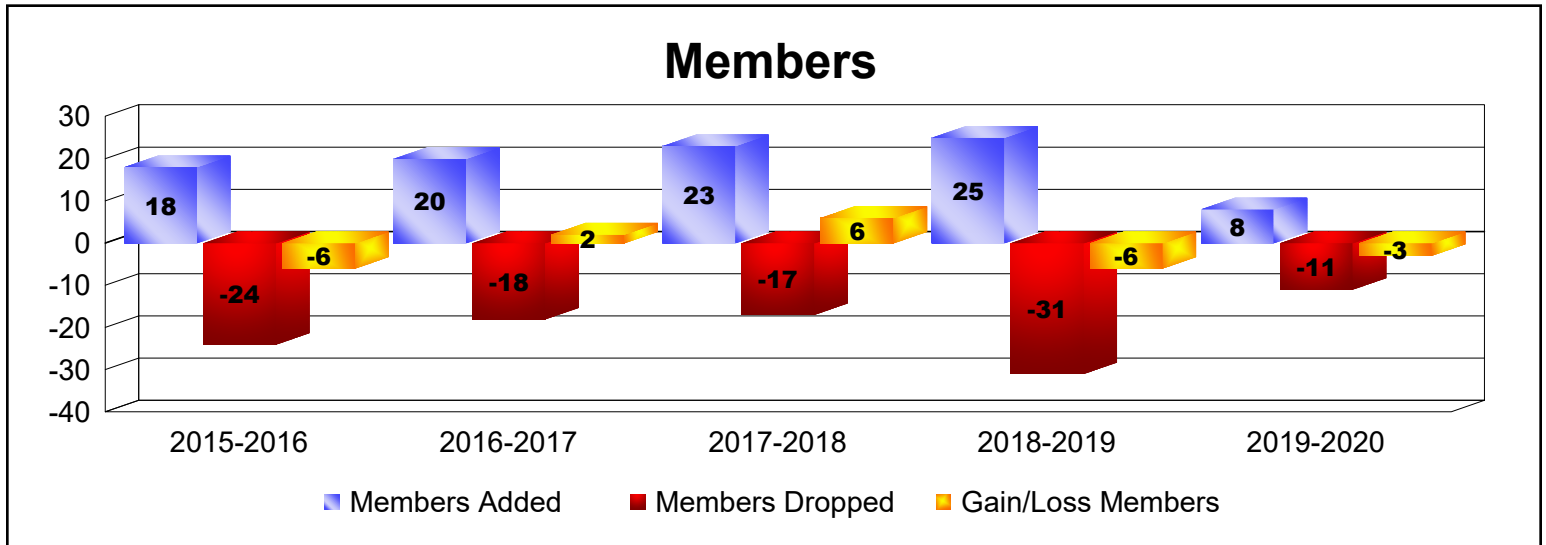

Year	New Clubs	Dropped Clubs	Gain/ Loss Clubs	New Members	Charter Members	Reinstate Members	Transfer Members	Total Member Added	Total Members Dropped	Gain/ Loss Members
2015-2016	0	0	0	16	0	0	2	18	-24	-6
2016-2017	0	-1	-1	19	0	1	0	20	-18	2
2017-2018	0	0	0	21	0	0	2	23	-17	6
2018-2019	0	0	0	25	0	0	0	25	-31	-6
2019-2020	0	0	0	8	0	0	0	8	-11	-3
Average	0	0	0	18	0	0	1	19	-20	-1