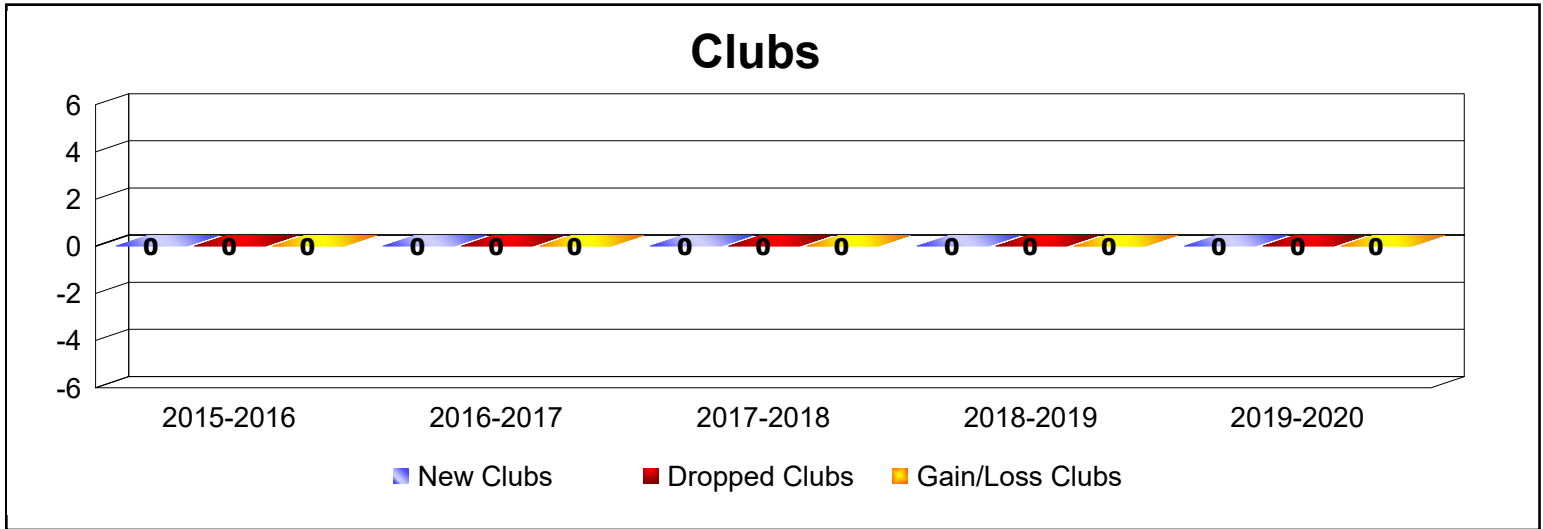

Year	New Clubs	Dropped Clubs	Gain/ Loss Clubs	New Members	Charter Members	Reinstate Members	Transfer Members	Total Member Added	Total Members Dropped	Gain/ Loss Members
2015-2016	0	0	0	2	0	0	0	2	-3	-1
2016-2017	0	-1	-1	0	0	0	0	0	-13	-13
2017-2018	0	0	0	2	1	8	0	11	-2	9
2018-2019	0	0	0	0	0	0	0	0	-2	-2
2019-2020	0	0	0	0	0	0	0	0	0	0
<b>Average</b>	<b>0</b>	<b>0</b>	<b>0</b>	<b>1</b>	<b>0</b>	<b>2</b>	<b>0</b>	<b>3</b>	<b>-4</b>	<b>-1</b>

Year	New Clubs	Dropped Clubs	Gain/ Loss Clubs	New Members	Charter Members	Reinstate Members	Transfer Members	Total Member Added	Total Members Dropped	Gain/ Loss Members
2015-2016	0	0	0	2	1	0	0	3	-7	-4
2016-2017	0	0	0	3	0	0	0	3	-15	-12
2017-2018	0	0	0	0	0	0	0	0	-1	-1
2018-2019	0	0	0	7	0	0	0	7	-6	1
2019-2020	0	0	0	0	0	1	0	1	-2	-1
<b>Average</b>	<b>0</b>	<b>0</b>	<b>0</b>	<b>2</b>	<b>0</b>	<b>0</b>	<b>0</b>	<b>3</b>	<b>-6</b>	<b>-3</b>

Year	New Clubs	Dropped Clubs	Gain/ Loss Clubs	New Members	Charter Members	Reinstate Members	Transfer Members	Total Member Added	Total Members Dropped	Gain/ Loss Members
2015-2016	0	0	0	1	0	1	0	2	-17	-15
2016-2017	0	0	0	22	0	0	1	23	-18	5
2017-2018	0	0	0	13	0	0	1	14	-9	5
2018-2019	0	0	0	5	0	0	0	5	-11	-6
2019-2020	0	0	0	3	0	0	0	3	-12	-9
<b>Average</b>	<b>0</b>	<b>0</b>	<b>0</b>	<b>9</b>	<b>0</b>	<b>0</b>	<b>0</b>	<b>9</b>	<b>-13</b>	<b>-4</b>