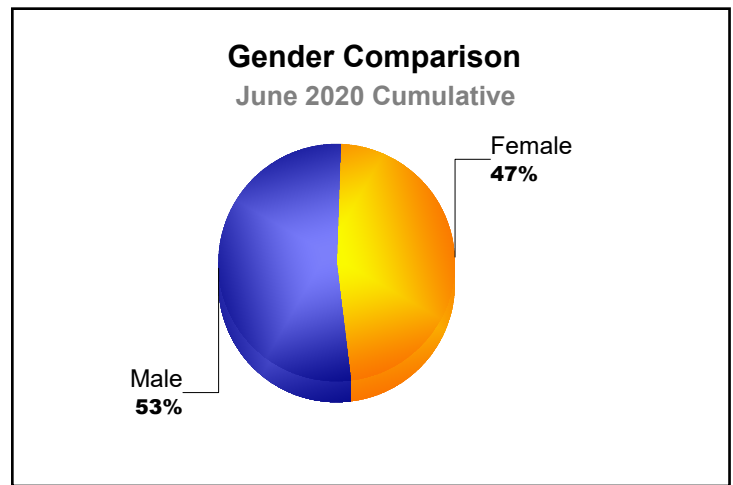

Year	New Clubs	Dropped Clubs	Gain/ Loss Clubs	New Members	Charter Members	Reinstate Members	Transfer Members	Total Member Added	Total Members Dropped	Gain/ Loss Members
2015-2016	0	0	0	2	1	0	0	3	-7	-4
2016-2017	0	0	0	3	0	0	0	3	-15	-12
2017-2018	0	0	0	0	0	0	0	0	-1	-1
2018-2019	0	0	0	7	0	0	0	7	-6	1
2019-2020	0	0	0	0	0	1	0	1	-2	-1
Average	0	0	0	2	0	0	0	3	-6	-3