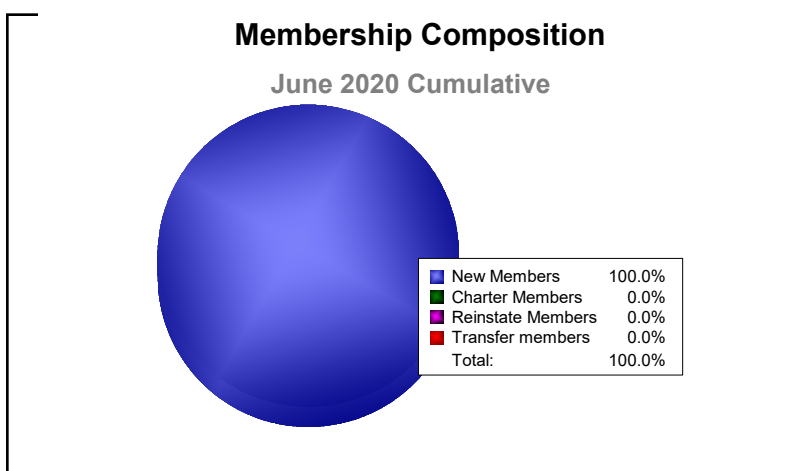

Year	New Clubs	Dropped Clubs	Gain/ Loss Clubs	New Members	Charter Members	Reinstate Members	Transfer Members	Total Member Added	Total Members Dropped	Gain/ Loss Members
2015-2016	0	0	0	1	0	1	0	2	-17	-15
2016-2017	0	0	0	22	0	0	1	23	-18	5
2017-2018	0	0	0	13	0	0	1	14	-9	5
2018-2019	0	0	0	5	0	0	0	5	-11	-6
2019-2020	0	0	0	3	0	0	0	3	-12	-9
Average	0	0	0	9	0	0	0	9	-13	-4