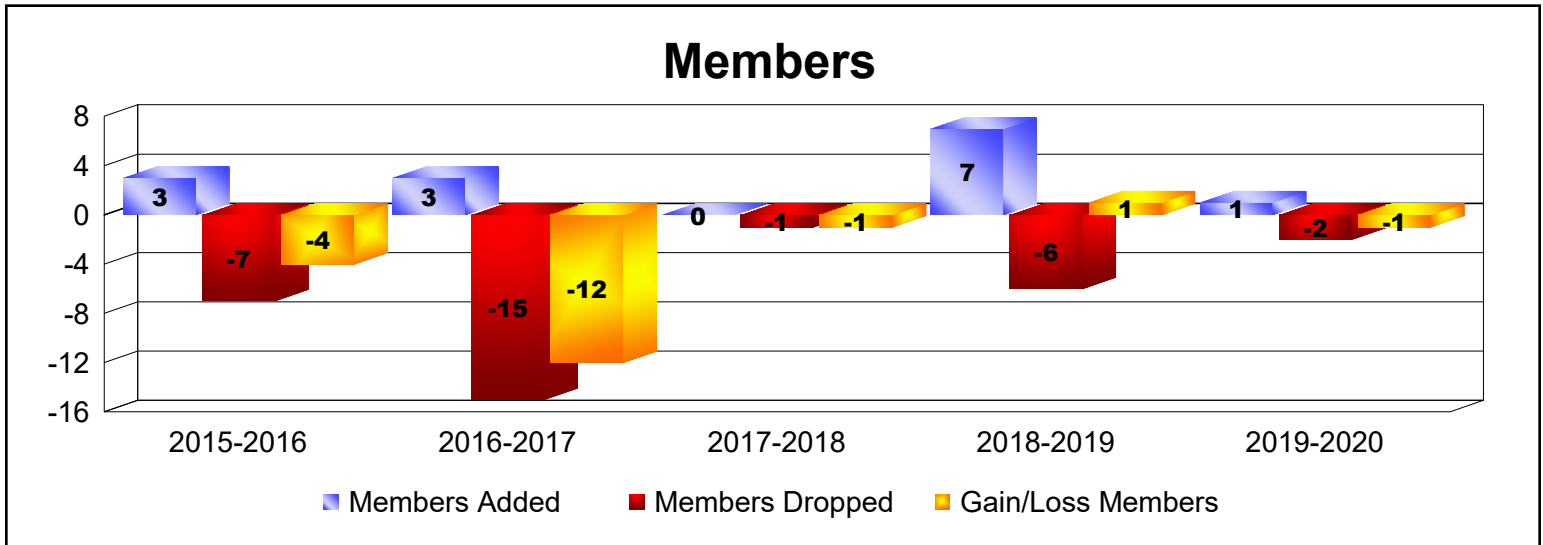

Year	New Clubs	Dropped Clubs	Gain/ Loss Clubs	New Members	Charter Members	Reinstate Members	Transfer Members	Total Member Added	Total Members Dropped	Gain/ Loss Members
2015-2016	0	0	0	2	0	0	0	2	-3	-1
2016-2017	0	-1	-1	0	0	0	0	0	-13	-13
2017-2018	0	0	0	2	1	8	0	11	-2	9
2018-2019	0	0	0	0	0	0	0	0	-2	-2
2019-2020	0	0	0	0	0	0	0	0	0	0
<b>Average</b>	<b>0</b>	<b>0</b>	<b>0</b>	<b>1</b>	<b>0</b>	<b>2</b>	<b>0</b>	<b>3</b>	<b>-4</b>	<b>-1</b>

Year	New Clubs	Dropped Clubs	Gain/ Loss Clubs	New Members	Charter Members	Reinstate Members	Transfer Members	Total Member Added	Total Members Dropped	Gain/ Loss Members
2015-2016	0	0	0	2	1	0	0	3	-7	-4
2016-2017	0	0	0	3	0	0	0	3	-15	-12
2017-2018	0	0	0	0	0	0	0	0	-1	-1
2018-2019	0	0	0	7	0	0	0	7	-6	1
2019-2020	0	0	0	0	0	1	0	1	-2	-1
<b>Average</b>	<b>0</b>	<b>0</b>	<b>0</b>	<b>2</b>	<b>0</b>	<b>0</b>	<b>0</b>	<b>3</b>	<b>-6</b>	<b>-3</b>