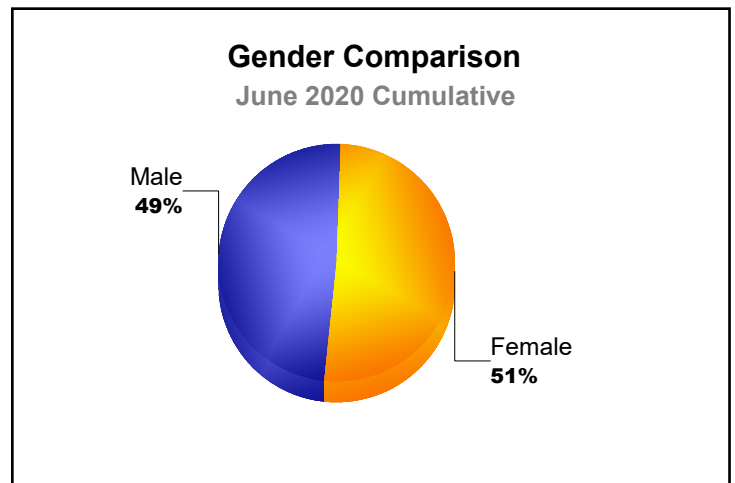

Year	New Clubs	Dropped Clubs	Gain/ Loss Clubs	New Members	Charter Members	Reinstate Members	Transfer Members	Total Member Added	Total Members Dropped	Gain/ Loss Members
2015-2016	0	0	0	1	0	1	0	2	-17	-15
2016-2017	0	0	0	22	0	0	1	23	-18	5
2017-2018	0	0	0	13	0	0	1	14	-9	5
2018-2019	0	0	0	5	0	0	0	5	-11	-6
2019-2020	0	0	0	3	0	0	0	3	-12	-9
Average	0	0	0	9	0	0	0	9	-13	-4