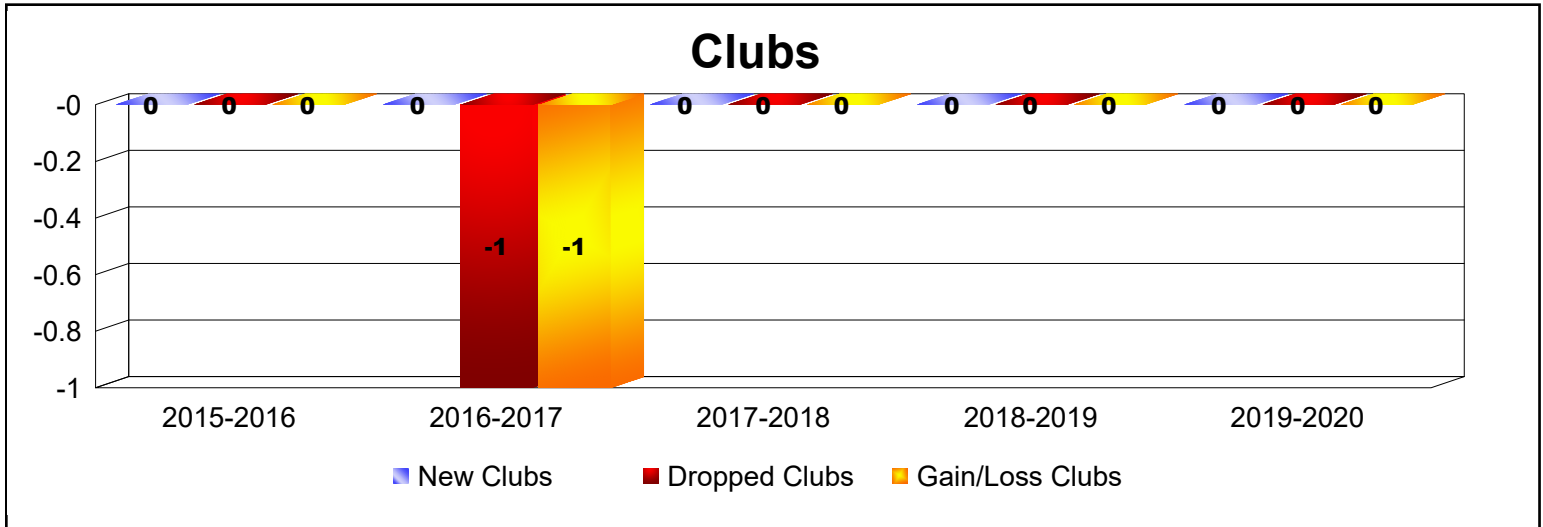

Year	New Clubs	Dropped Clubs	Gain/ Loss Clubs	New Members	Charter Members	Reinstate Members	Transfer Members	Total Member Added	Total Members Dropped	Gain/ Loss Members
2015-2016	0	0	0	2	0	0	0	2	-3	-1
2016-2017	0	-1	-1	0	0	0	0	0	-13	-13
2017-2018	0	0	0	2	1	8	0	11	-2	9
2018-2019	0	0	0	0	0	0	0	0	-2	-2
2019-2020	0	0	0	0	0	0	0	0	0	0
<b>Average</b>	<b>0</b>	<b>0</b>	<b>0</b>	<b>1</b>	<b>0</b>	<b>2</b>	<b>0</b>	<b>3</b>	<b>-4</b>	<b>-1</b>

Year	New Clubs	Dropped Clubs	Gain/ Loss Clubs	New Members	Charter Members	Reinstate Members	Transfer Members	Total Member Added	Total Members Dropped	Gain/ Loss Members
2015-2016	0	0	0	2	1	0	0	3	-7	-4
2016-2017	0	0	0	3	0	0	0	3	-15	-12
2017-2018	0	0	0	0	0	0	0	0	-1	-1
2018-2019	0	0	0	7	0	0	0	7	-6	1
2019-2020	0	0	0	0	0	1	0	1	-2	-1
<b>Average</b>	<b>0</b>	<b>0</b>	<b>0</b>	<b>2</b>	<b>0</b>	<b>0</b>	<b>0</b>	<b>3</b>	<b>-6</b>	<b>-3</b>