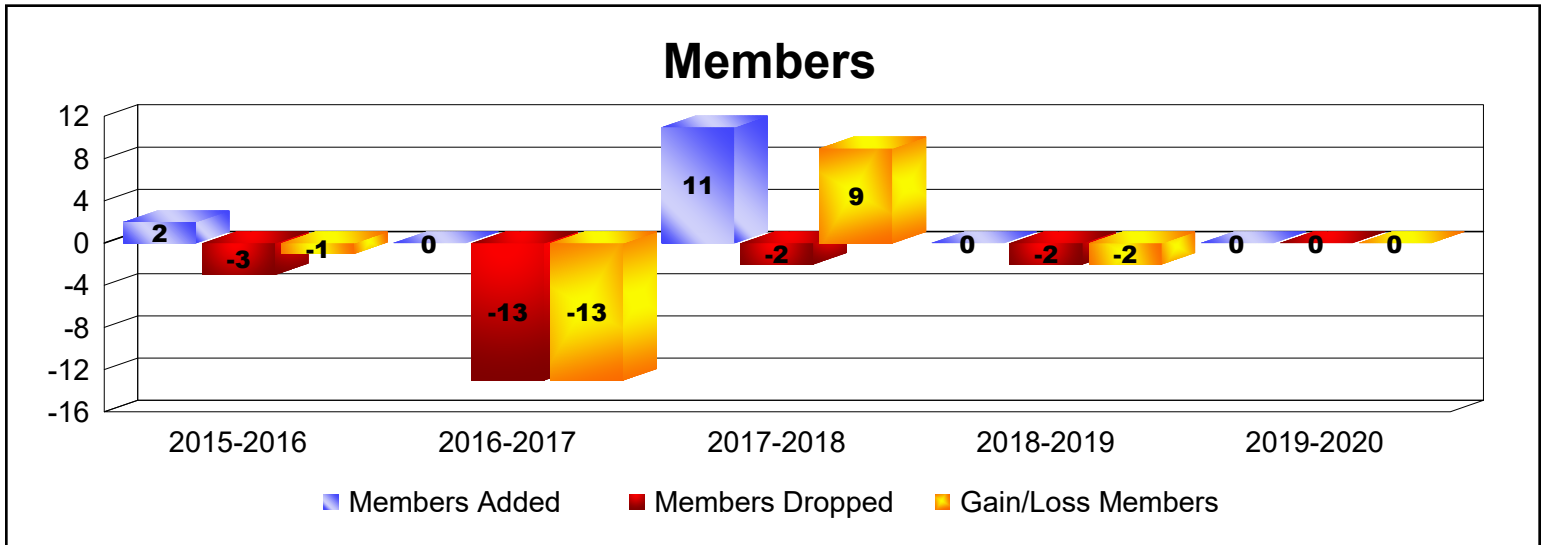

Year	New Clubs	Dropped Clubs	Gain/ Loss Clubs	New Members	Charter Members	Reinstate Members	Transfer Members	Total Member Added	Total Members Dropped	Gain/ Loss Members
2015-2016	0	0	0	2	0	0	0	2	-3	-1
2016-2017	0	-1	-1	0	0	0	0	0	-13	-13
2017-2018	0	0	0	2	1	8	0	11	-2	9
2018-2019	0	0	0	0	0	0	0	0	-2	-2
2019-2020	0	0	0	0	0	0	0	0	0	0
<b>Average</b>	<b>0</b>	<b>0</b>	<b>0</b>	<b>1</b>	<b>0</b>	<b>2</b>	<b>0</b>	<b>3</b>	<b>-4</b>	<b>-1</b>

Year	New Clubs	Dropped Clubs	Gain/ Loss Clubs	New Members	Charter Members	Reinstate Members	Transfer Members	Total Member Added	Total Members Dropped	Gain/ Loss Members
2015-2016	0	0	0	2	1	0	0	3	-7	-4
2016-2017	0	0	0	3	0	0	0	3	-15	-12
2017-2018	0	0	0	0	0	0	0	0	-1	-1
2018-2019	0	0	0	7	0	0	0	7	-6	1
2019-2020	0	0	0	0	0	1	0	1	-2	-1
<b>Average</b>	<b>0</b>	<b>0</b>	<b>0</b>	<b>2</b>	<b>0</b>	<b>0</b>	<b>0</b>	<b>3</b>	<b>-6</b>	<b>-3</b>