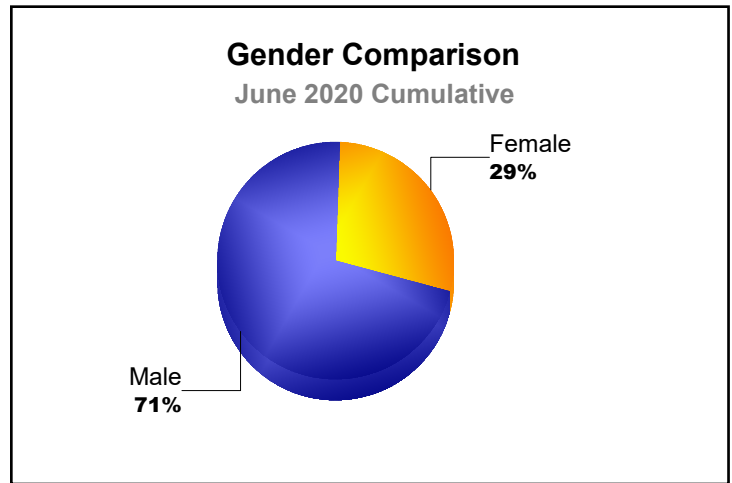

Year	New Clubs	Dropped Clubs	Gain/ Loss Clubs	New Members	Charter Members	Reinstate Members	Transfer Members	Total Member Added	Total Members Dropped	Gain/ Loss Members
2015-2016	0	0	0	2	0	0	0	2	-3	-1
2016-2017	0	-1	-1	0	0	0	0	0	-13	-13
2017-2018	0	0	0	2	1	8	0	11	-2	9
2018-2019	0	0	0	0	0	0	0	0	-2	-2
2019-2020	0	0	0	0	0	0	0	0	0	0
<b>Average</b>	<b>0</b>	<b>0</b>	<b>0</b>	<b>1</b>	<b>0</b>	<b>2</b>	<b>0</b>	<b>3</b>	<b>-4</b>	<b>-1</b>