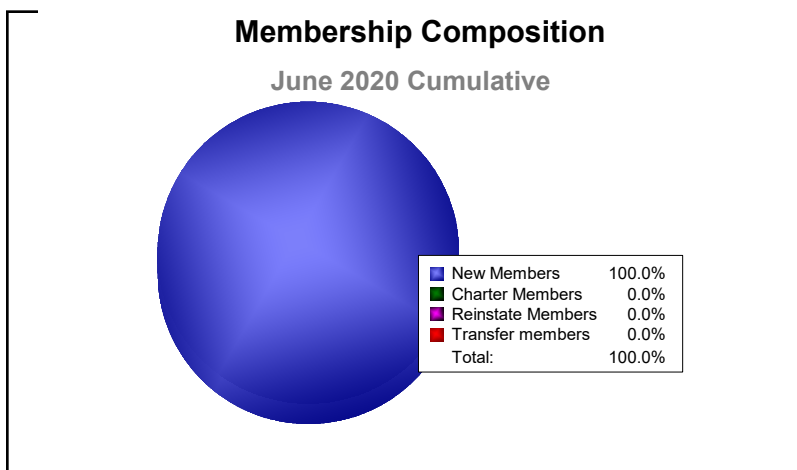

Year	New Clubs	Dropped Clubs	Gain/ Loss Clubs	New Members	Charter Members	Reinstate Members	Transfer Members	Total Member Added	Total Members Dropped	Gain/ Loss Members
2015-2016	0	0	0	16	0	0	2	18	-24	-6
2016-2017	0	-1	-1	19	0	1	0	20	-18	2
2017-2018	0	0	0	21	0	0	2	23	-17	6
2018-2019	0	0	0	25	0	0	0	25	-31	-6
2019-2020	0	0	0	8	0	0	0	8	-11	-3
Average	0	0	0	18	0	0	1	19	-20	-1