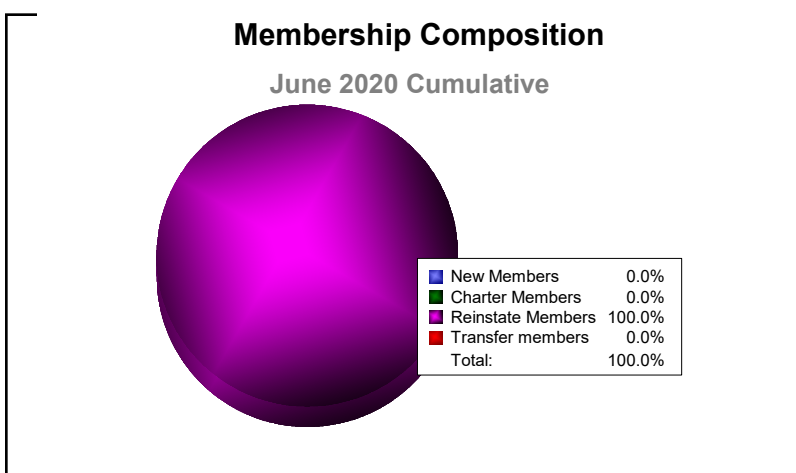

Year	New Clubs	Dropped Clubs	Gain/ Loss Clubs	New Members	Charter Members	Reinstate Members	Transfer Members	Total Member Added	Total Members Dropped	Gain/ Loss Members
2015-2016	0	0	0	2	0	0	0	2	-3	-1
2016-2017	0	-1	-1	0	0	0	0	0	-13	-13
2017-2018	0	0	0	2	1	8	0	11	-2	9
2018-2019	0	0	0	0	0	0	0	0	-2	-2
2019-2020	0	0	0	0	0	0	0	0	0	0
<b>Average</b>	<b>0</b>	<b>0</b>	<b>0</b>	<b>1</b>	<b>0</b>	<b>2</b>	<b>0</b>	<b>3</b>	<b>-4</b>	<b>-1</b>

Year	New Clubs	Dropped Clubs	Gain/ Loss Clubs	New Members	Charter Members	Reinstate Members	Transfer Members	Total Member Added	Total Members Dropped	Gain/ Loss Members
2015-2016	0	0	0	2	1	0	0	3	-7	-4
2016-2017	0	0	0	3	0	0	0	3	-15	-12
2017-2018	0	0	0	0	0	0	0	0	-1	-1
2018-2019	0	0	0	7	0	0	0	7	-6	1
2019-2020	0	0	0	0	0	1	0	1	-2	-1
<b>Average</b>	<b>0</b>	<b>0</b>	<b>0</b>	<b>2</b>	<b>0</b>	<b>0</b>	<b>0</b>	<b>3</b>	<b>-6</b>	<b>-3</b>