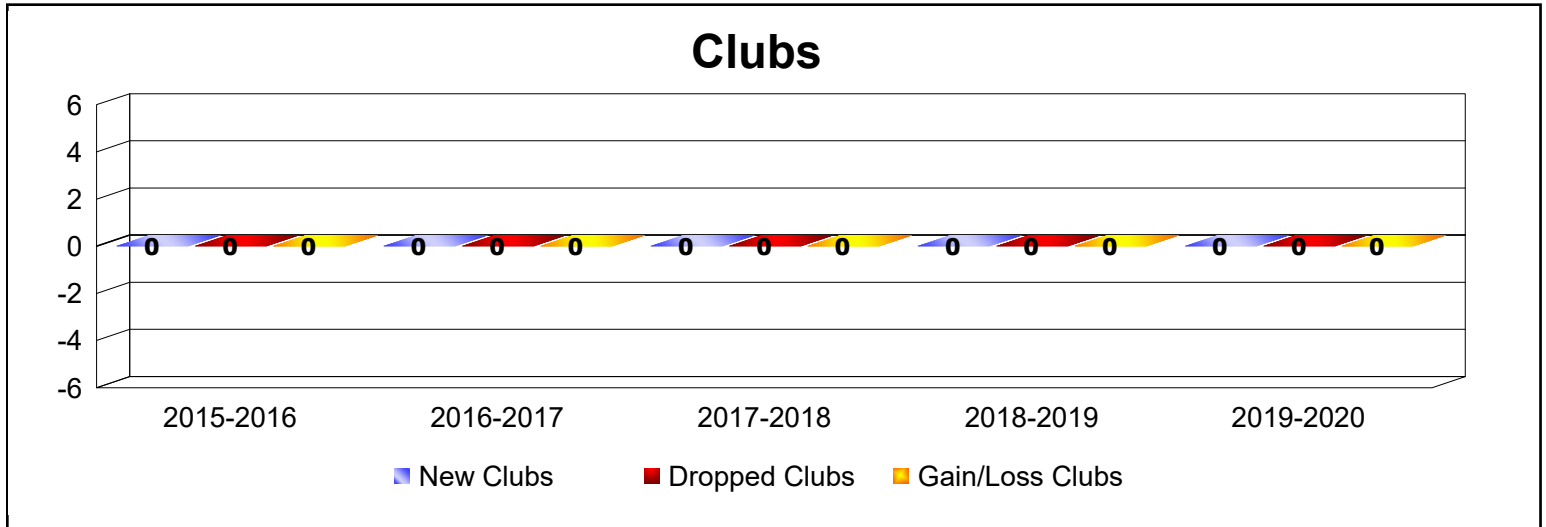

Year	New Clubs	Dropped Clubs	Gain/ Loss Clubs	New Members	Charter Members	Reinstate Members	Transfer Members	Total Member Added	Total Members Dropped	Gain/ Loss Members
2015-2016	0	0	0	2	0	0	0	2	-3	-1
2016-2017	0	-1	-1	0	0	0	0	0	-13	-13
2017-2018	0	0	0	2	1	8	0	11	-2	9
2018-2019	0	0	0	0	0	0	0	0	-2	-2
2019-2020	0	0	0	0	0	0	0	0	0	0
<b>Average</b>	<b>0</b>	<b>0</b>	<b>0</b>	<b>1</b>	<b>0</b>	<b>2</b>	<b>0</b>	<b>3</b>	<b>-4</b>	<b>-1</b>

Year	New Clubs	Dropped Clubs	Gain/ Loss Clubs	New Members	Charter Members	Reinstate Members	Transfer Members	Total Member Added	Total Members Dropped	Gain/ Loss Members
2015-2016	0	0	0	2	1	0	0	3	-7	-4
2016-2017	0	0	0	3	0	0	0	3	-15	-12
2017-2018	0	0	0	0	0	0	0	0	-1	-1
2018-2019	0	0	0	7	0	0	0	7	-6	1
2019-2020	0	0	0	0	0	1	0	1	-2	-1
<b>Average</b>	<b>0</b>	<b>0</b>	<b>0</b>	<b>2</b>	<b>0</b>	<b>0</b>	<b>0</b>	<b>3</b>	<b>-6</b>	<b>-3</b>

Year	New Clubs	Dropped Clubs	Gain/ Loss Clubs	New Members	Charter Members	Reinstate Members	Transfer Members	Total Member Added	Total Members Dropped	Gain/ Loss Members
2015-2016	0	0	0	1	0	1	0	2	-17	-15
2016-2017	0	0	0	22	0	0	1	23	-18	5
2017-2018	0	0	0	13	0	0	1	14	-9	5
2018-2019	0	0	0	5	0	0	0	5	-11	-6
2019-2020	0	0	0	3	0	0	0	3	-12	-9
<b>Average</b>	<b>0</b>	<b>0</b>	<b>0</b>	<b>9</b>	<b>0</b>	<b>0</b>	<b>0</b>	<b>9</b>	<b>-13</b>	<b>-4</b>